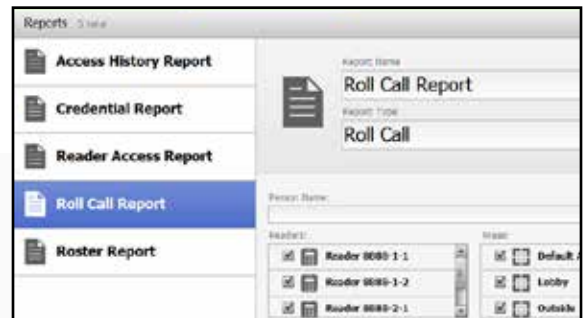

Rich features. Streamlined operation.

Easy-to-use:

- Web browser-based operation
- Access to wizards, tool tips, quick start guide and context-sensitive help for everyday tasks
- Intuitive, icon-based, graphic user interface works with most browsers (Internet Explorer, Chrome, Safari, Firefox)
- Native iPad® app to remotely monitor system activity and perform basic administrative tasks, freeing personnel from being tied to a workstation
- Unix-based platform reduces virus risk
- Multiple languages (English, Spanish, French, Brazilian Portugese, Dutch)
- Enroll cards via USB reader
- Graphical diagnostic dashboard
- Intuitive report generation
- Minimal training

Intuitive user interface makes operations even easier:

- Clean, icon-based screens
- User wizards
- Step-by-step instructions
- Comprehensive tool tips
- Context-sensitive help
- Graphical diagnostics
- Rich functionality for simple search, reports and schedules
- Video integration with truVision surveillance recorders

Reports