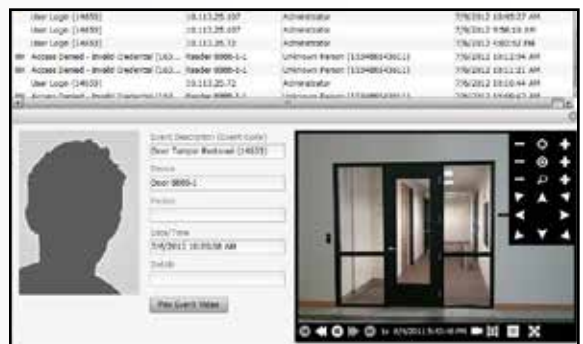

Seamless Video Integration